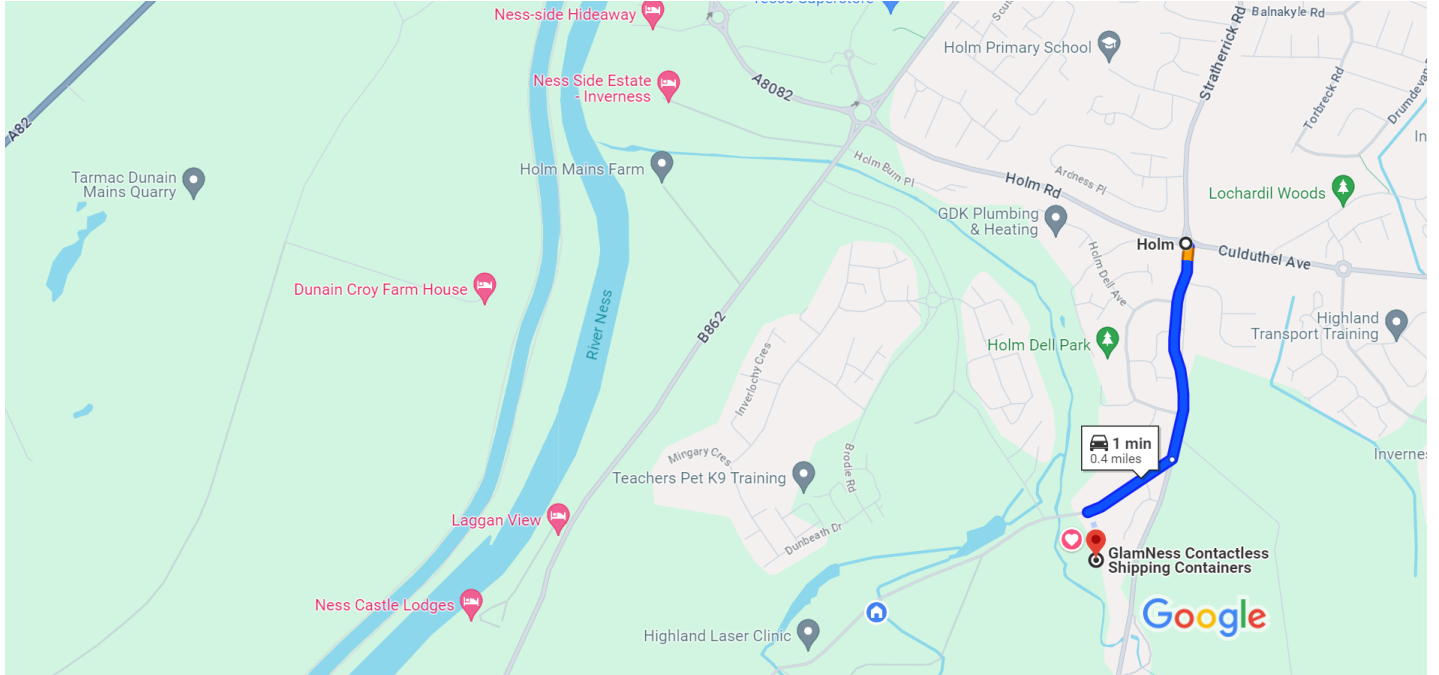

Holm, Inverness to GlamNess Contactless Shipping Containers, Torbreck Dores, Inverness IV2 6DJ

Drive 0.4 mile, 1 min

Map data ©2024 200 m

Holm

Inverness

- ↑ 1. Head south on Essich Rd towards Essich Gardens
_____ 0.3 mi
- ↘ 2. Turn right onto Torbreck Dores
_____ 0.1 mi

GlamNess Contactless Shipping Containers
Torbreck Dores, Inverness IV2 6DJ