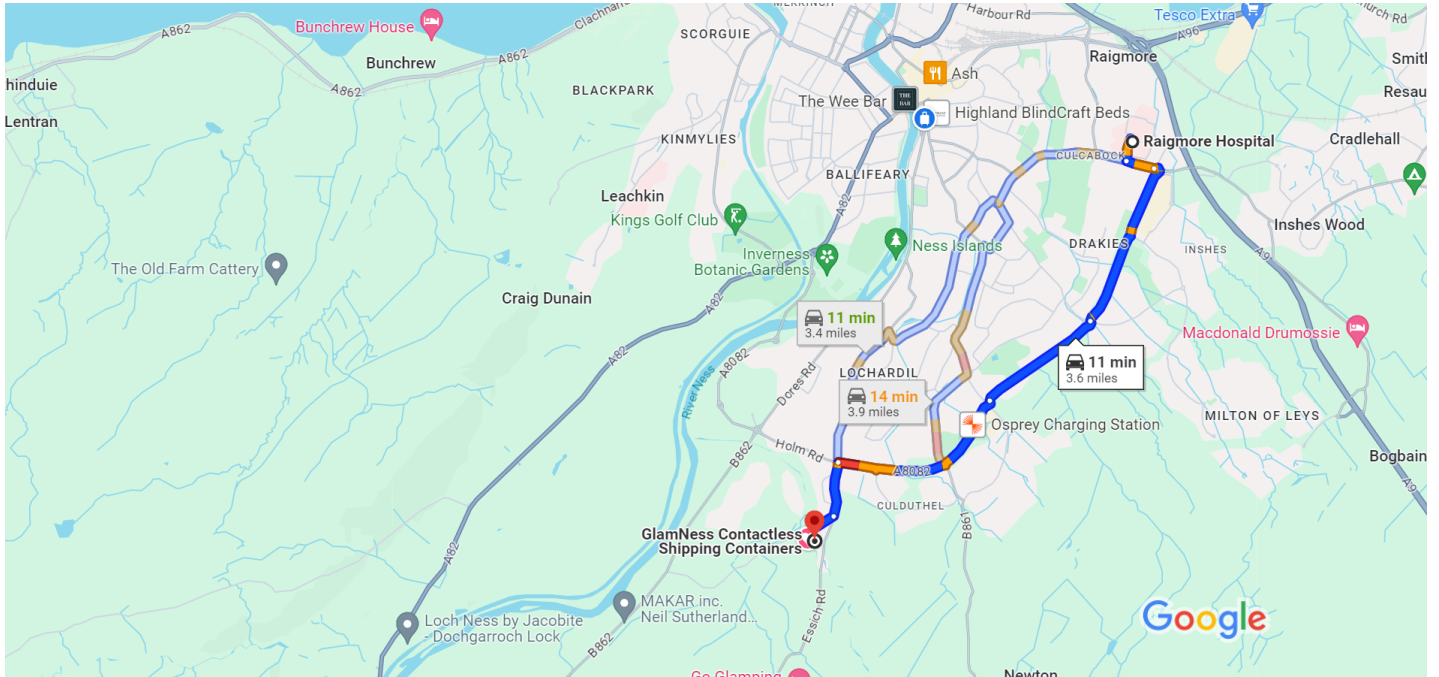

Raigmore Hospital to GlamNess Contactless Shipping Containers, Torbreck Dores, Inverness IV2 6DJ

Drive 3.6 miles, 11 min

Map data ©2024 1 km

Raigmore Hospital
Old Perth Rd, Inverness IV2 3UJ

Take Raigmore Hospital to Old Perth Rd/B9006

- _____ 2 min (0.2 mi)
- ↑ 1. Head north towards Raigmore Hospital
- _____ 112 ft
- ↶ 2. Turn left onto Raigmore Hospital
- _____ 0.1 mi

Take A8082 to Torbreck Dores

- _____ 8 min (3.3 mi)
- ↶ 3. Turn left onto Old Perth Rd/B9006
- _____ 0.2 mi
- ↻ 4. At Inshes Roundabout, take the 4th exit onto Sir Walter Scott Dr./A8082
- 📍 [Go through 1 roundabout](#)
- _____ 1.0 mi
- ↻ 5. At the roundabout, take the 3rd exit onto A8082
- _____ 0.7 mi
- ↻ 6. At Slackbuie Roundabout, take the 3rd exit and stay on A8082
- 📍 [Go through 3 roundabouts](#)
- _____ 1.1 mi
- ↻ 7. At the roundabout, take the 1st exit onto Essich Rd
- _____ 0.3 mi

↪ 8. Turn right onto Torbreck Dores

————— 32 sec (0.1 mi)

GlamNess Contactless Shipping Containers