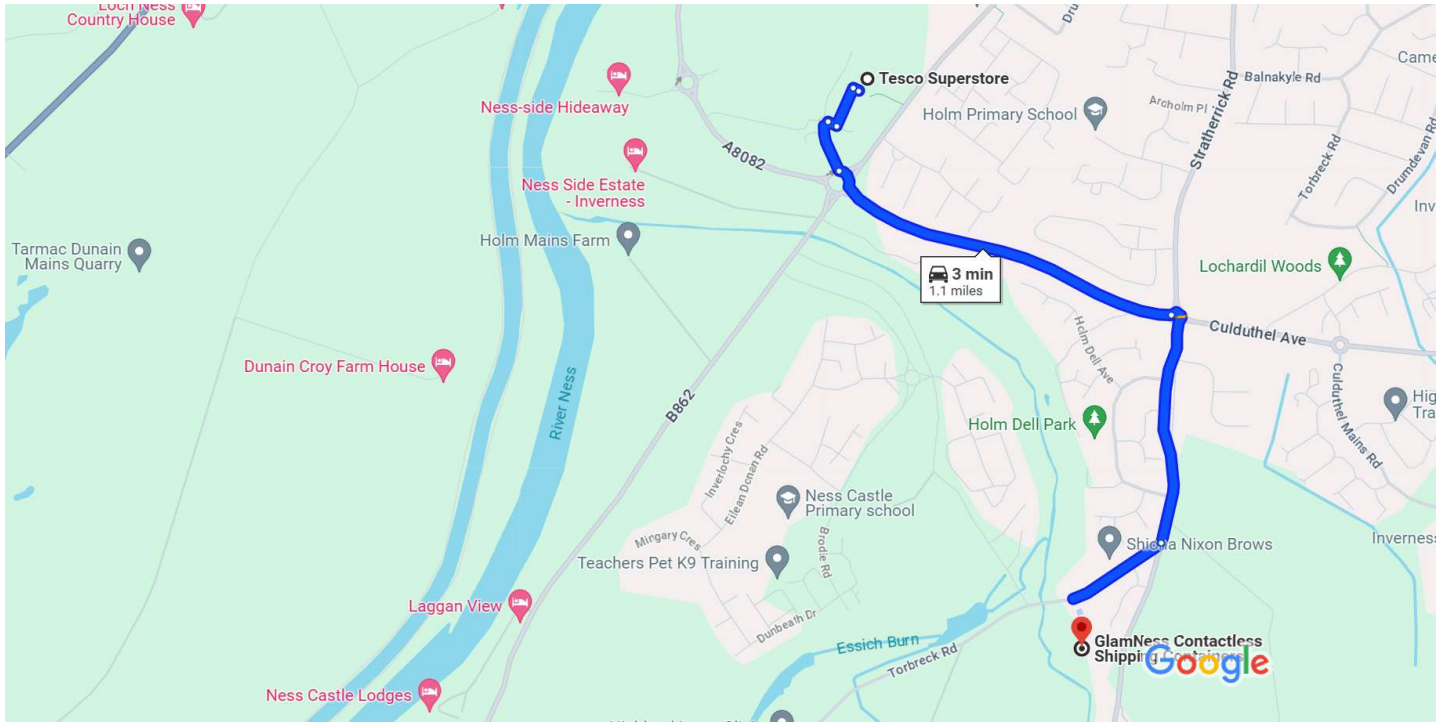

Tesco Superstore, Dores Rd, Inverness IV2 4XT,
United Kingdom to GlamNess Contactless Shipping Containers,
Torbreck Dores, Inverness IV2 6DJ, United Kingdom

Drive 1.1 miles, 3 min

Map data ©2024 200 m

Tesco Superstore
Dores Rd, Inverness IV2 4XT, United Kingdom

- ↑ 1. Head northwest
_____ 43 ft
- ↶ 2. Turn left
_____ 299 ft
- ↷ 3. Turn right toward Holm Rd/A8082
_____ 69 ft
- ⤵ 4. At the roundabout, take the 1st exit
_____ 387 ft
- ⤵ 5. At the roundabout, take the 2nd exit onto Holm Rd/A8082
_____ 0.5 mi
- ⤵ 6. At the roundabout, take the 3rd exit onto Essich Rd
_____ 0.3 mi
- ↷ 7. Turn right onto Torbreck Dores
_____ 0.1 mi

GlamNess Contactless Shipping Containers
Torbreck Dores, Inverness IV2 6DJ, United Kingdom