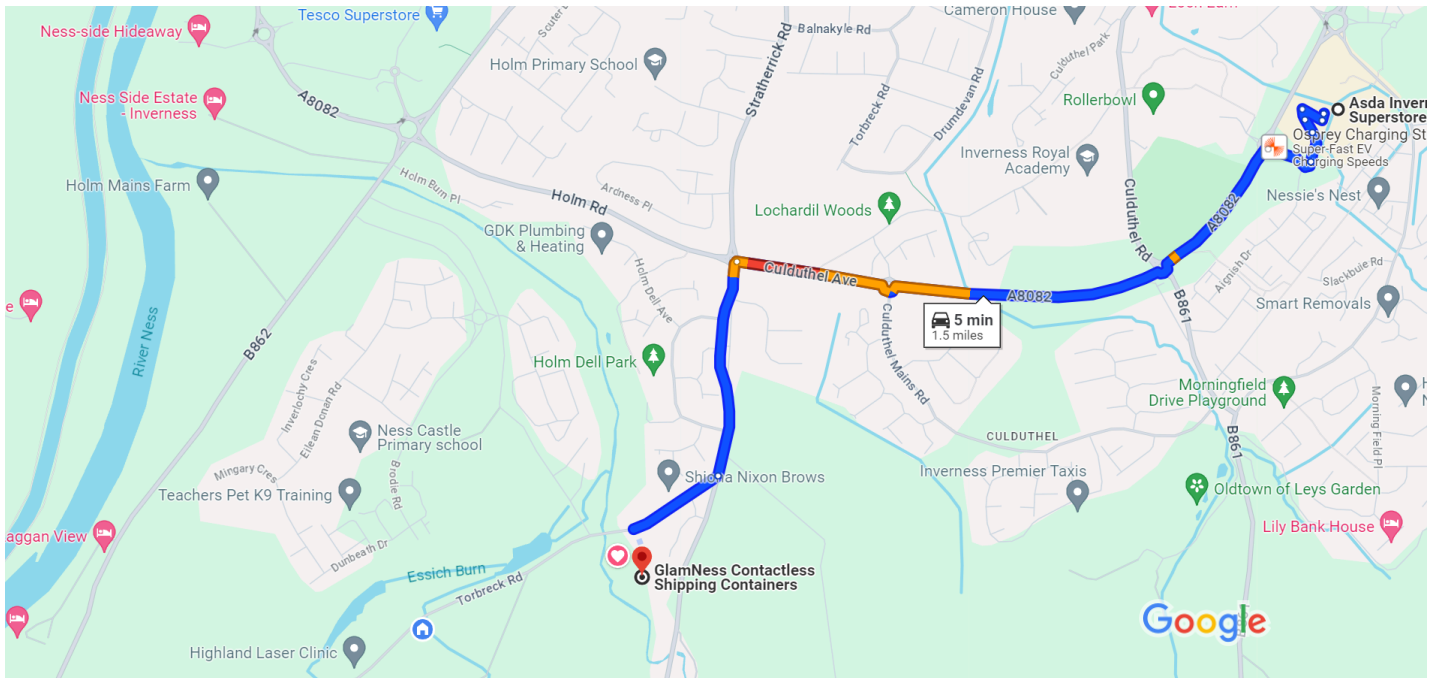

Asda Inverness Superstore, Ivanhoe Ave, Inverness Drive 1.5 miles, 5 min  
IV2 6BZ to GlamNess Contactless Shipping Containers, Torbreck Dores,  
Inverness IV2 6DJ

Map data ©2024 200 m

Asda Inverness Superstore  
Ivanhoe Ave, Inverness IV2 6BZ

Take Ivanhoe Ave to A8082

- 1 min (0.2 mi)
- ↑ 1. Head south-west towards Ivanhoe Ave
- 52 ft
- ↘ 2. Turn right
- 167 ft
- ↙ 3. Turn left towards Ivanhoe Ave
- 82 ft
- ↑ 4. Continue straight
- 108 ft
- ↑ 5. Continue straight
- 233 ft
- ⤷ 6. At the roundabout, take the 2nd exit onto Ivanhoe Ave
- 394 ft

Continue on A8082 to Inverness

- 3 min (1.2 mi)
- ⤷ 7. At Asda Roundabout, take the 1st exit onto A8082
- i** Go through 2 roundabouts
- 0.9 mi
- ⤷ 8. At the roundabout, take the 1st exit onto Essich Rd
- 0.3 mi

↪ 9. Turn right onto Torbreck Dores

————— 32 sec (0.1 mi)

**GlamNess Contactless Shipping Containers**

Torbreck Dores, Inverness IV2 6DJ